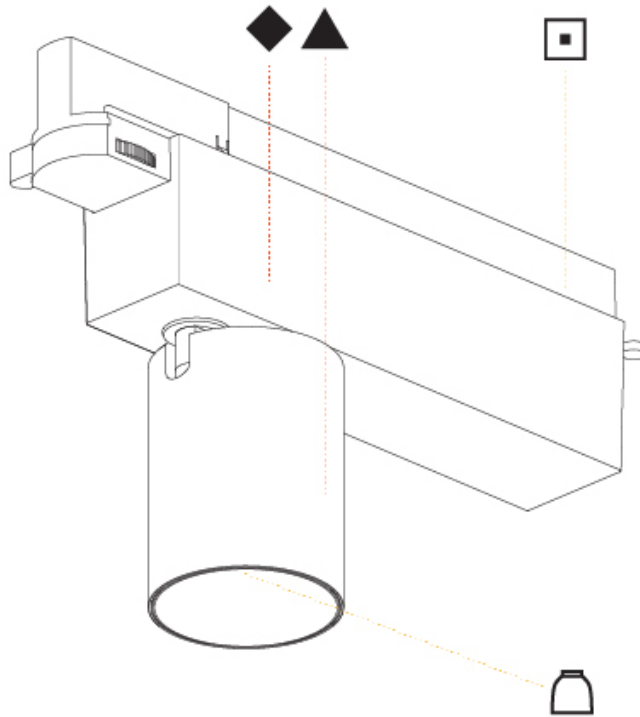

CENTRIQ 60 TRACK

A3T033-

PROJECT _____

TYPE _____

SPECIFIER _____

QUANTITY _____

DATE _____

A